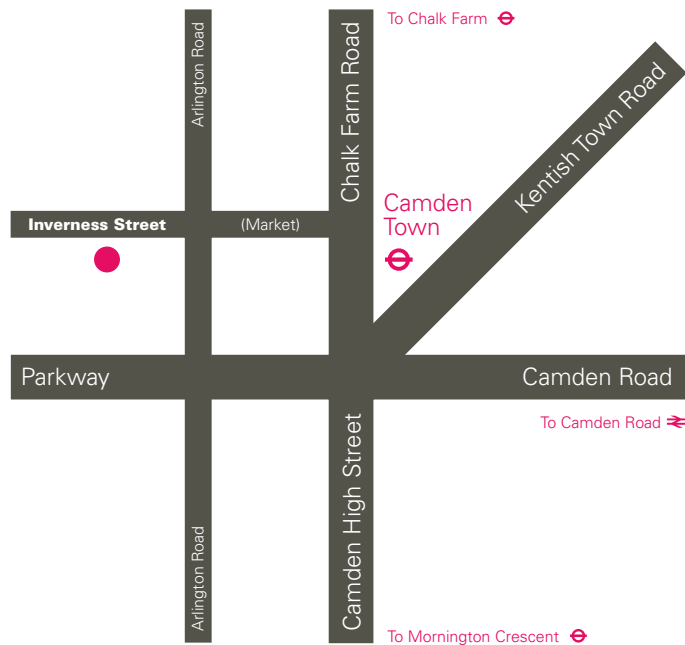

#### Where we are

Clearwater Yard  
Inverness Street  
Camden Town  
London  
NW1 7HB

#### How to get to us

Tube - Camden Town tube station on the Northern Line. On leaving Camden Town tube station, cross Chalk Farm Road and turn right. Inverness Street is first on the left.

Taxi - If you want to arrive by taxi, hail a black cab and ask for "Inverness Street, off Chalk Farm Road".

Rail - We are within five minutes by taxi of both Euston, St Pancras and Kings Cross stations.